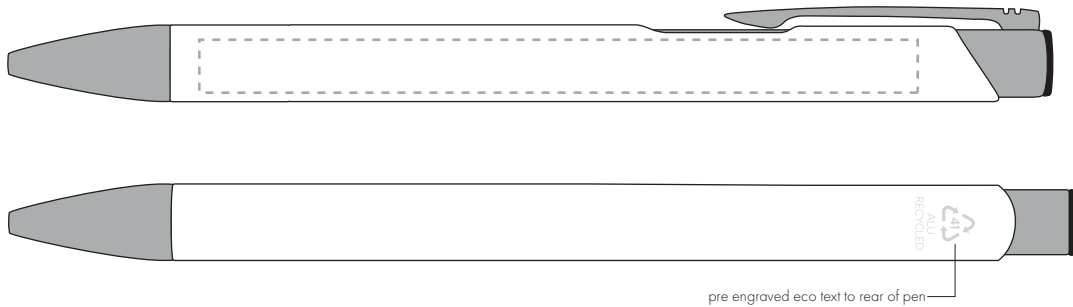

Your Ref:
Our Ref:

Quantity:
Version: 1

Product Code: TPC982001
Product Colour: WHITE

PRINTING CONCERNS:

We stock this item in the following colours

**PANTONE REFERENCE(S)**

● Engrave

ARTWORK SCALE 100%

ARTWORK SCALE 100%
Side Engrave Area:
95mm x 7mm

pre engraved eco text to rear of pen

Product Image for visualisation
- colours may vary

The dashed line is to demonstrate print area and will not appear on your printed item